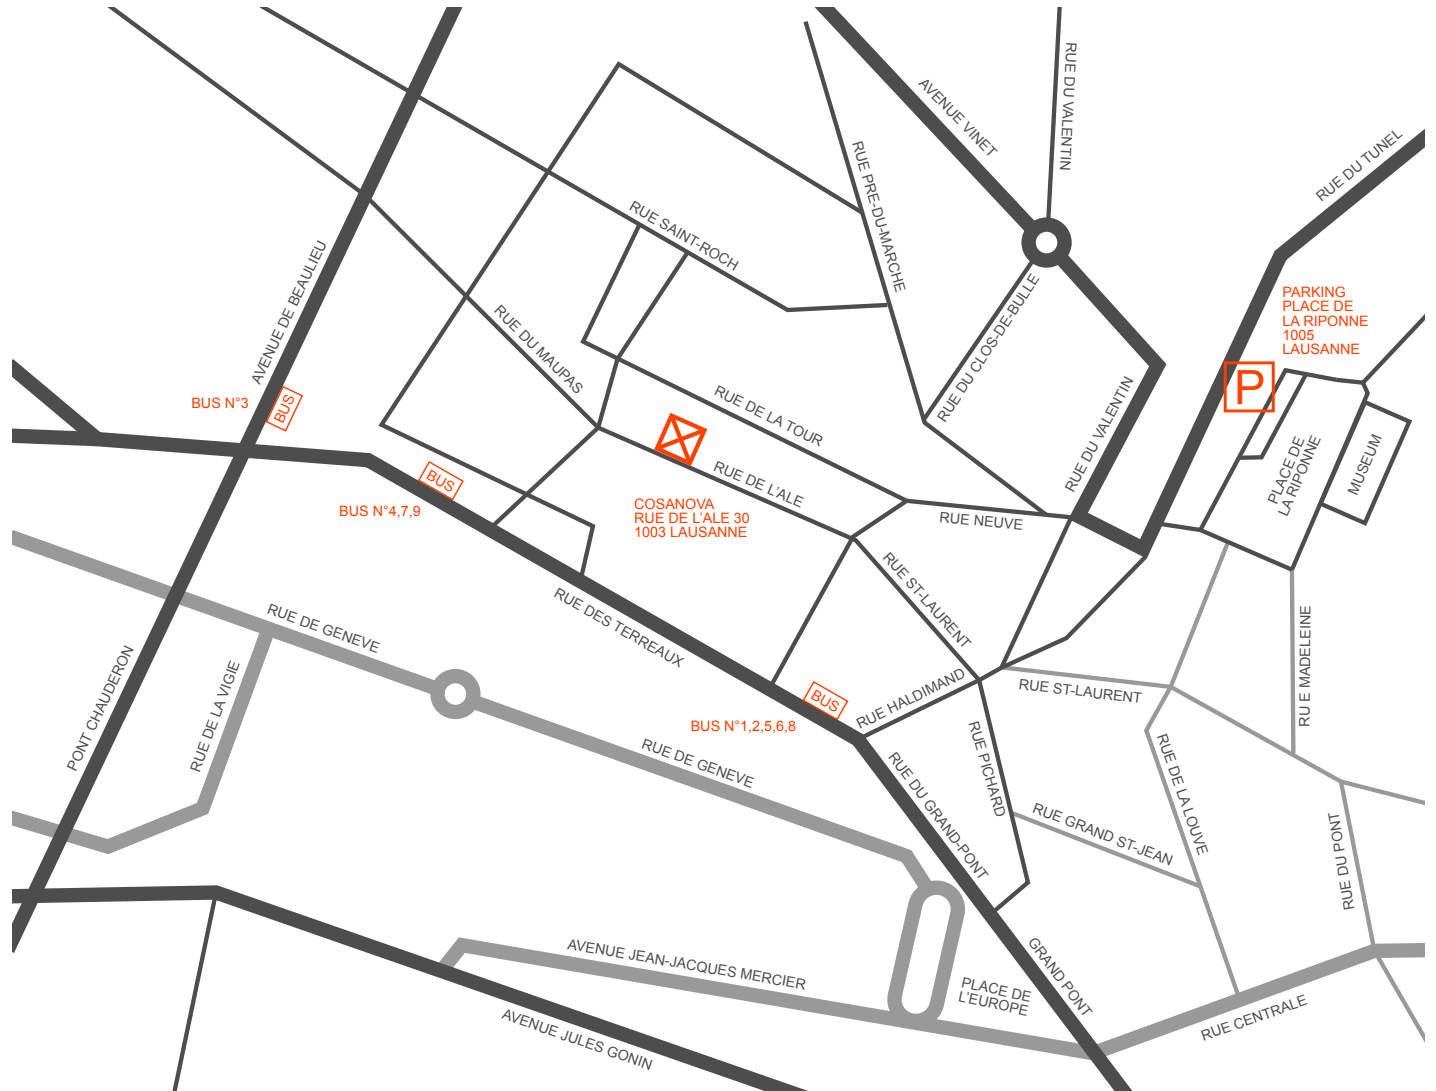

MAP

TRAIN: LAUSANNE TRAIN STATION THEN BUS N°3 TO “CHAUDERON” STATION

HIGHWAY: EXIT “LAUSANNE-SUD, MALADIÈRE” OR “LAUSANNE-NORD, BLÉCHERETTE” THEN FOLLOW “CENTRE VILLE”

cosanova sàrl
rue de l'ale 30
1003 lausanne
switzerland